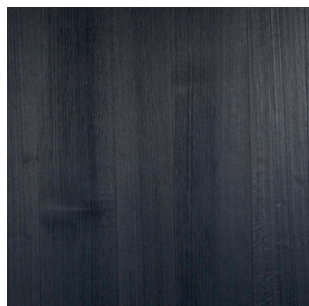

Eucalyptus Sense dark

**Schotten
& Hansen**