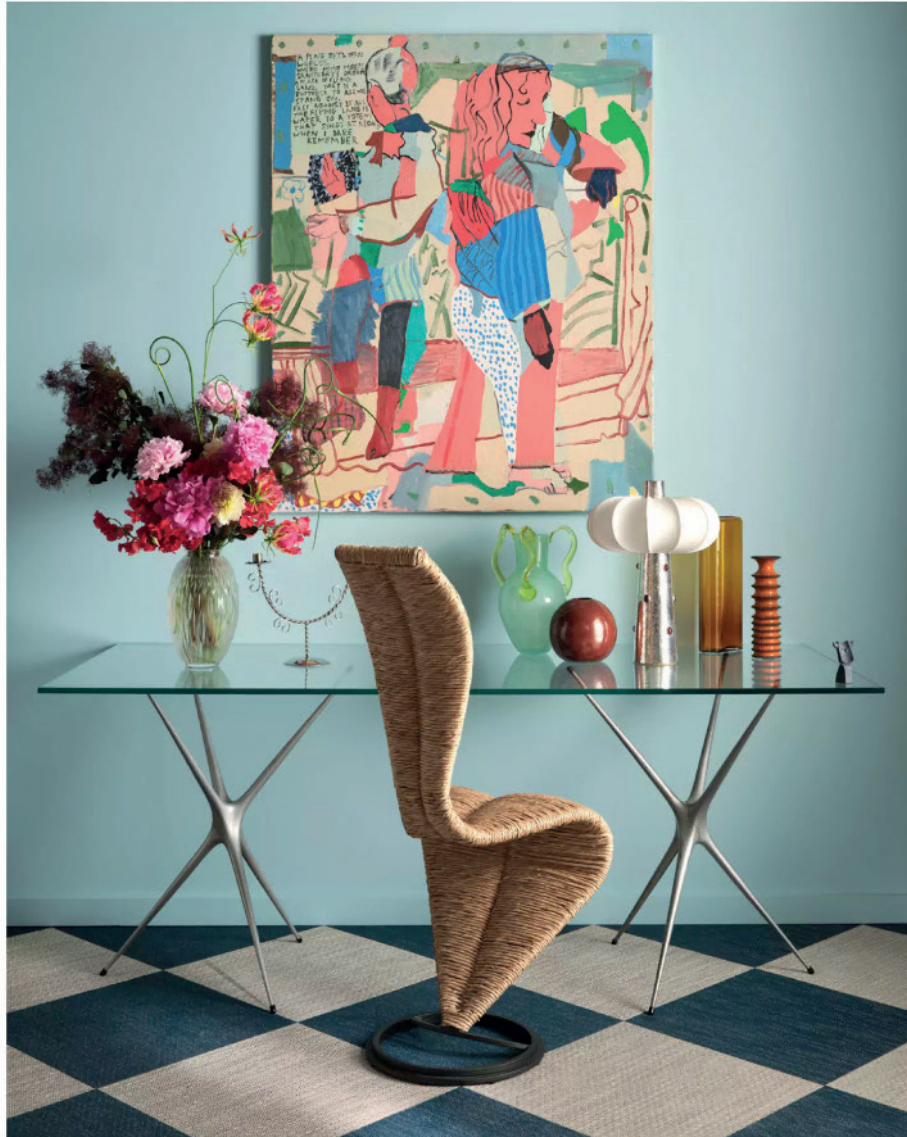

ELLE DECORATION N°379 SEPTEMBER 2024

CELEBRATING 35 YEARS

ELLEDECORATION.CO.UK

ELLE DECORATION

CELEBRATING
35 YEARS
OF STYLE
FOR YOUR
HOME

SEPTEMBER 2024

SPECIAL
ANNIVERSARY
ISSUE

35
YEARS

NEXT-GEN FURNITURE ICONS OLYMPIAN DINA
ASHER-SMITH'S WINNING HOME **THE FUTURE OF**
KITCHENS HENRY HOLLAND TAKES ON TEXTILES

£6.99

9 770957 894281

If, like us, you're desperately clinging to the last months of summer, you'll be pleased to hear about French furniture brand Roche Bobois' whimsical new range of rugs and cushions that are pure sunshine. Jean Paul Gaultier, the so-called enfant terrible of fashion, is the brains behind the designs, which see butterflies and nature take centre-stage. Each winged rug is handwoven using wool and silk and is available in various sizes depending on the design. Cushions from £170; rugs from £4,990 (roche-bobois.com).

Kit Kemp Design Studio and Schotten & Hansen have a long relationship (the latter's flooring can be found in Firdale Hotels), but 'Pit-A-Pat' is its first furniture collaboration. The bronze-framed table designed by Minnie Kemp uses Schotten & Hansen's freshly developed magnetic veneer pieces that allow the multicoloured pattern on top to be easily swapped and changed. £37,500 (schotten-hansen.com).

If you haven't already heard of artist Charlotte Lancelot, you soon will. The Brussels-based creative has worked with the likes of cult rug brand Gan and has just been tapped by Case Furniture for a collection that includes cushions, a quilt and this 'Eclipse' throw in 'Dune'. It embodies Lancelot's trademark geometric shapes and muted hues. £165 (casefurniture.com).